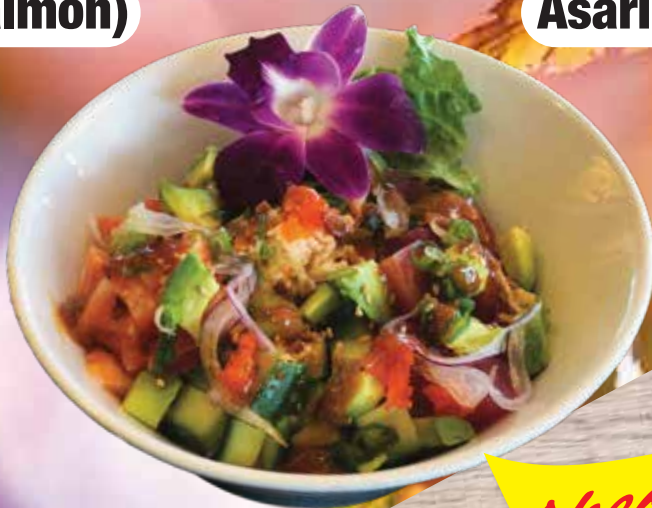

Special Items

new soups and poke bowl

3.99

Arajiru (Salmon)

3.99

Asari (Clam)

6.95

Tuna - Salmon Poke*

* Choice of tuna only, salmon only, or both

7.99

Grilled Mackerel Set

Includes:

- rice
- miso soup
- grilled mackerel
- salmon sashimi
- omelette

special!

healthy option!